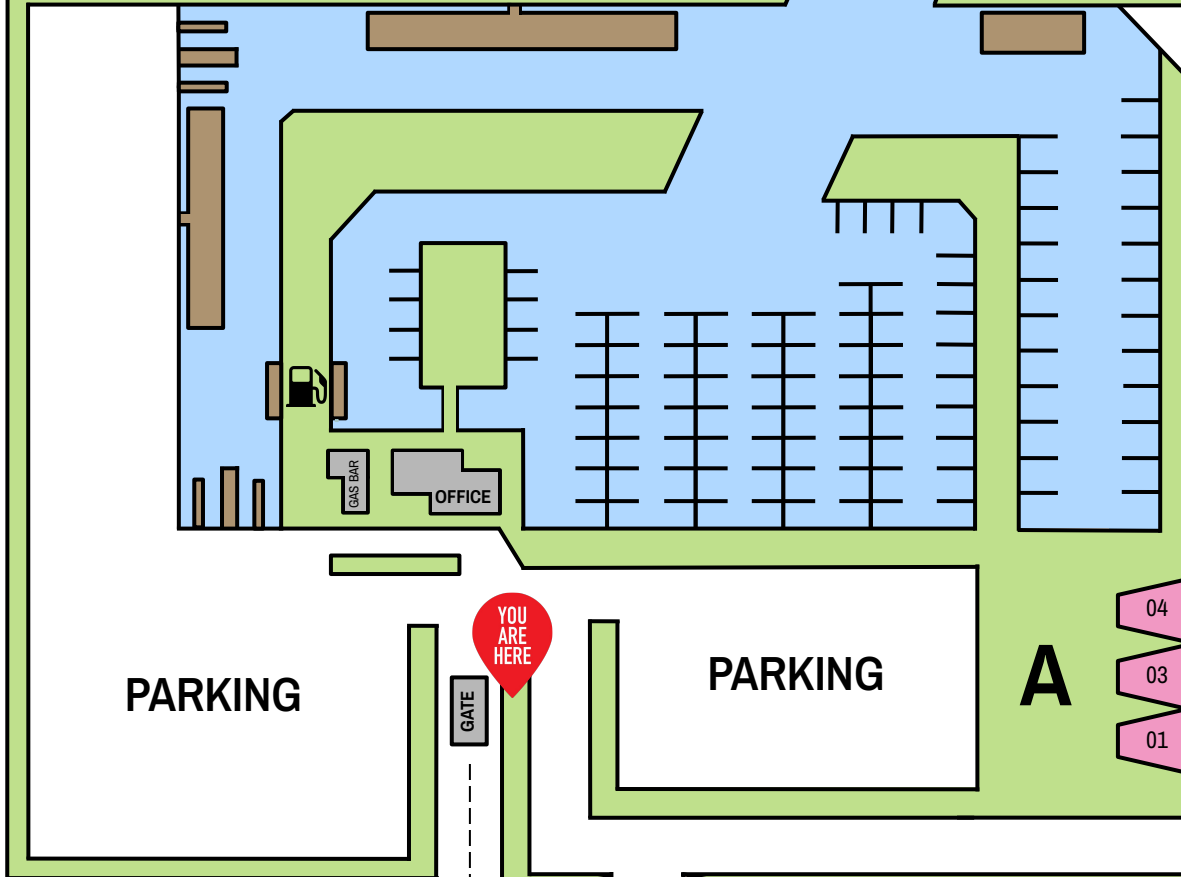

DUNLOP CRESCENT

CHANNEL

LAKE SAINT CLAIR

TAYLOR STREET

E - Contact Us -
 (519)-354-8423
<http://www.mitchellsbaymarinepark.com>