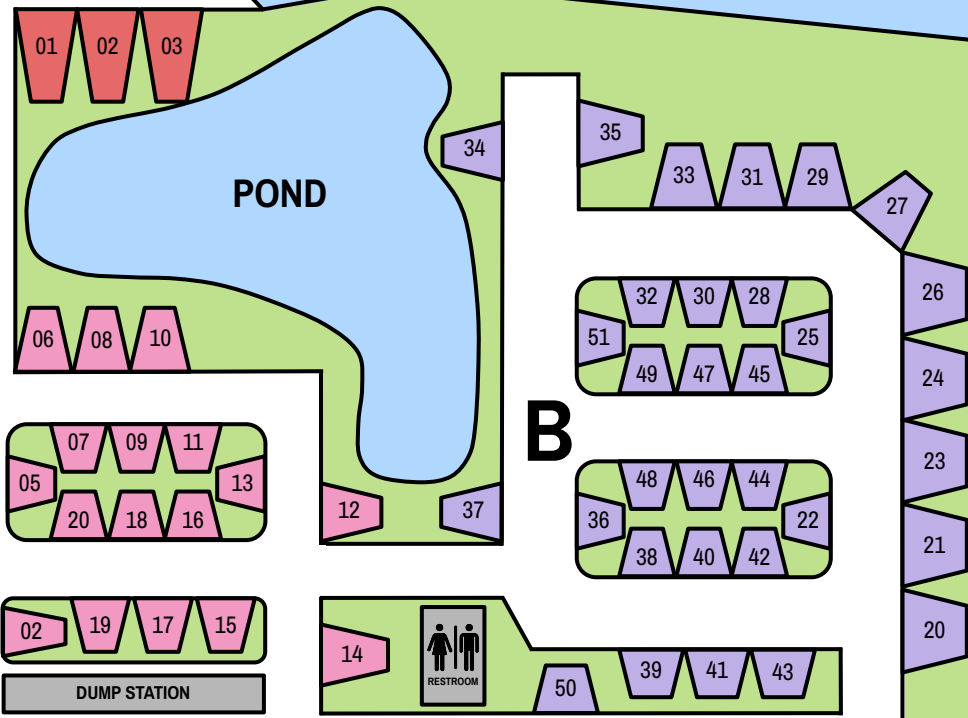

DUNLOP CRESCENT

CHANNEL

LAKE SAINT CLAIR

TAYLOR STREET

E - Contact Us -
 (519)-354-8423
<http://www.mitchellsbaymarinepark.com>