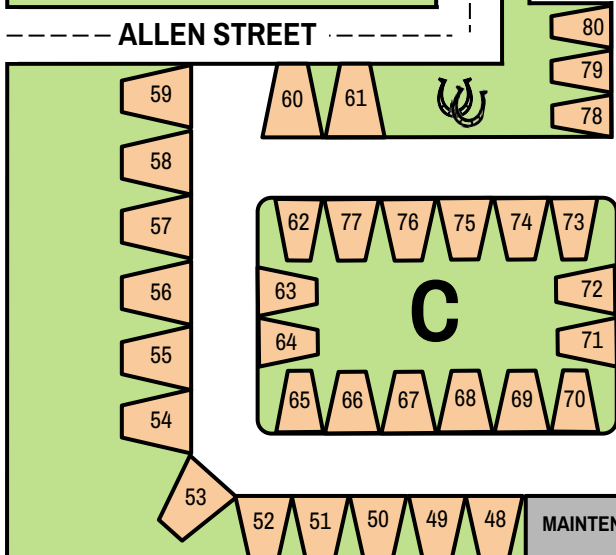

DUNLOP CRESCENT

CHANNEL

LAKE SAINT CLAIR

TAYLOR STREET

E - Contact Us -
 (519)-354-8423
<http://www.mitchellsbaymarinepark.com>