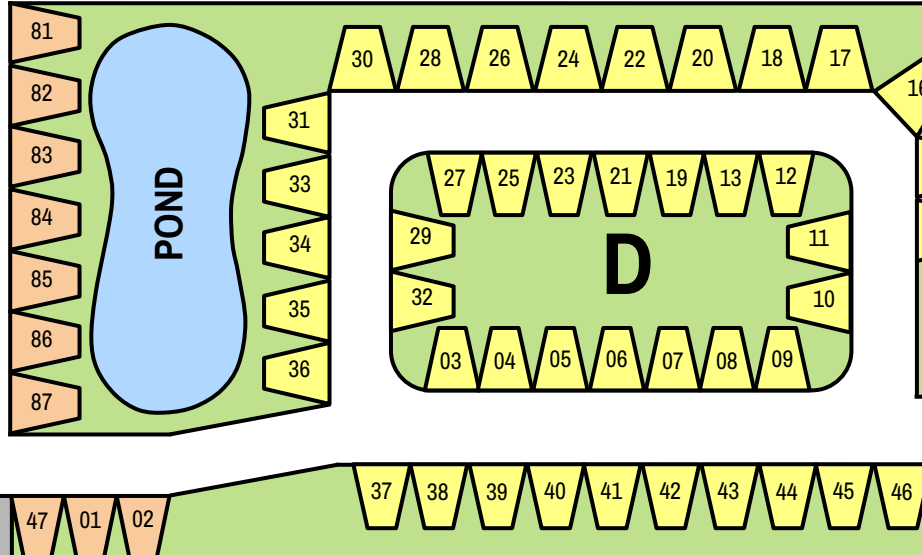

DUNLOP CRESCENT

CHANNEL

LAKE SAINT CLAIR

TAYLOR STREET

E - Contact Us -
 (519)-354-8423
<http://www.mitchellsbaymarinepark.com>